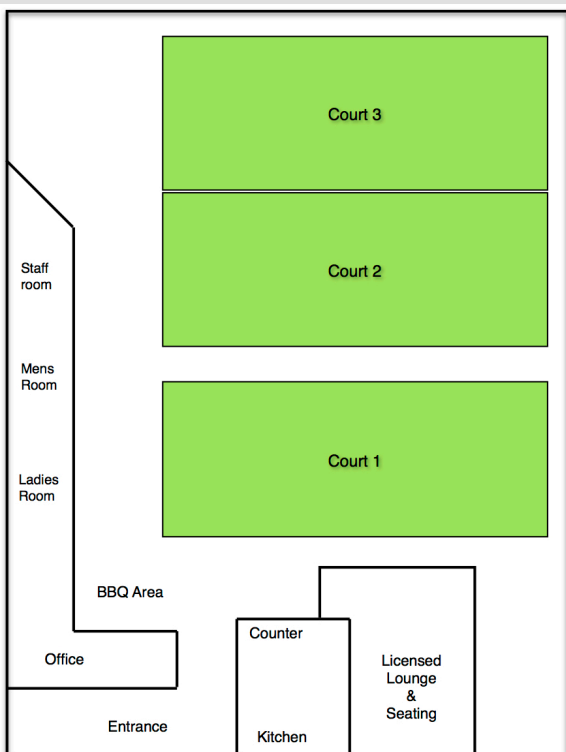

The facility is laid out as per the image below... The facility consists of three main areas.

1. The courts: Three courts which are 11m wide and 30m long. They are marked with fixed lines ready for all our evening sport.